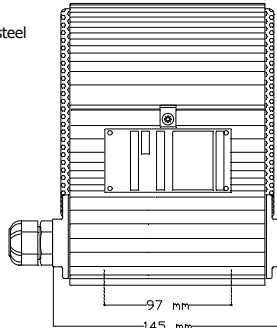

All outside nuts and screws in stainless steel

Loudspeaker I Loudspeaker II

100V line transformer Primary nominal tappings

Red : Yellow	3,0 W
Red : Green	1,5 W
Red : Blue	0,75 W

1 = Red, 2 = Yellow
3 = Green, 4 = Blue

Certified by/ Certification code / Number: NEMKO / EEx de IIB+H2 T6 Gb / Nemko 10 ATEX 1054
IECEx NEM 11.0016

Sound pressure levels at 1W/1m SPL vs Freq

Specifications

Material / Color	Aluminum / anodized
Mounting	Foot Bracket
Termination	e-chamber, screw terminals
Weight w/transformer	3,8 kg
IP-rating	54
Max. / min. amb. temp	40°C / -20°C
Rated / max. power	3 W / 2x3 W
SPL 1W/1m	81 dB
SPL rated power	85 dB
Effective freq. range	190 – 20000 Hz
Dispersion (-6dB) 1kHz / 4kHz	NA
Directivity factor, Q	NA
Options	Impedances, labels