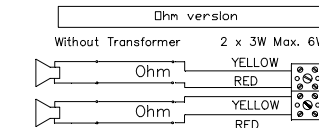

All outside nuts and screws in stainless steel

Loudspeaker I Loudspeaker II

100V line transformer Primary nominal tappings

Red : Yellow	3,0 W
Red : Green	1,5 W
Red : Blue	0,75 W

1 = Red, 2 = Yellow
3 = Green, 4 = Blue