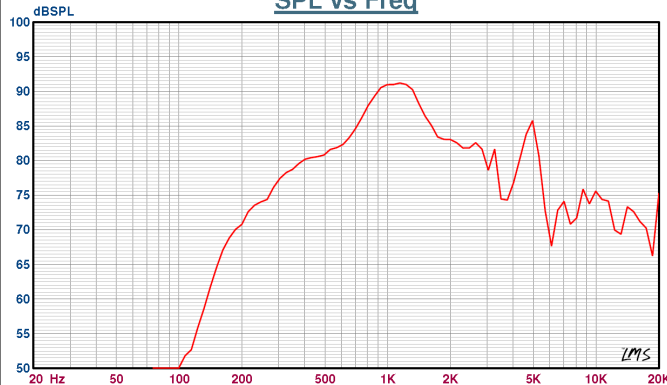

All outside nuts and screws in stainless steel

Loudspeaker I Loudspeaker II

100V line transformer Primary nominal tappings

Red : Yellow	3,0 W
Red : Green	1,5 W
Red : Blue	0,75 W

1 = Red, 2 = Yellow
3 = Green, 4 = Blue

Certified by/ Certification code / Number: NEMKO / EEx de IIB+H2 T6 Gb / Nemko 10 ATEX 1054
IECEx NEM 11.0016

Sound pressure levels at 1W/1m SPL vs Freq

Specifications

Material / Color	Aluminum / anodized
Mounting	Foot Bracket
Termination	e-chamber, screw terminals
Weight w/transformer	3,8 kg
IP-rating	54
Max. / min. amb. temp	40°C / -20°C
Rated / max. power	3 W / 2x3 W
SPL 1W/1m	81 dB
SPL rated power	85 dB
Effective freq. range	190 – 20000 Hz
Dispersion (-6dB) 1kHz / 4kHz	NA
Directivity factor, Q	NA
Options	Impedances, labels