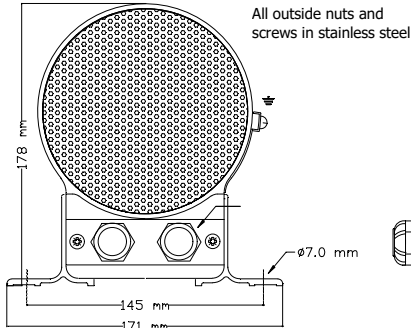

DNH

HEAD OFFICE, NORWAY

DNH AS

Phone..... + 47 35 98 56 00

Fax..... + 47 35 98 56 10

Web-site..... www.dnh.no

ENGLAND

DNH WW Ltd

Phone..... + 44 1908 275 000

Fax..... + 44 1908 275 100

E-mail..... dnh@dnh.co.uk

GERMANY

DNH GmbH

Phone... + 49 040 6569 30-0

Fax..... + 49 040 6569 30-30

E-mail..... dnh@dnh.de

USA

DNH Speakers Inc

Phone..... + 1 484 494 5790

Fax..... + 1 484 494 5793

E-mail.. dnh@dnhspeakers.com

CAREEX-6(T) x 2

ISO 9001 CERTIFIED

Standard model delivered with four M20 Ex approved plastic blinding plugs

All outside nuts and screws in stainless steel