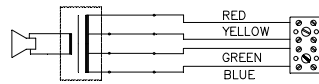

All outside nuts and screws in stainless steel

Loudspeaker I Loudspeaker II

100V line transformer Primary nominal tappings

Red : Yellow	3,0 W
Red : Green	1,5 W
Red : Blue	0,75 W

1 = Red, 2 = Yellow
3 = Green, 4 = Blue