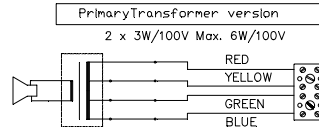

All outside nuts and screws in stainless steel

Loudspeaker I Loudspeaker II

100V line transformer Primary nominal tappings

Red : Yellow	3,0 W
Red : Green	1,5 W
Red : Blue	0,75 W

1 = Red, 2 = Yellow
3 = Green, 4 = Blue

Certified by/ Certification code / Number: NEMKO / EEx de IIB+H2 T6 Gb / Nemko 10 ATEX 1054
IECEx NEM 11.0016

Sound pressure levels at 1W/1m SPL vs Freq

Specifications

Material / Color	Aluminum / anodized
Mounting	Foot Bracket
Termination	e-chamber, screw terminals
Weight w/transformer	3,8 kg
IP-rating	54
Max. / min. amb. temp	40°C / -20°C
Rated / max. power	3 W / 2x3 W
SPL 1W/1m	81 dB
SPL rated power	85 dB
Effective freq. range	190 – 20000 Hz
Dispersion (-6dB) 1kHz / 4kHz	NA
Directivity factor, Q	NA
Options	Impedances, labels